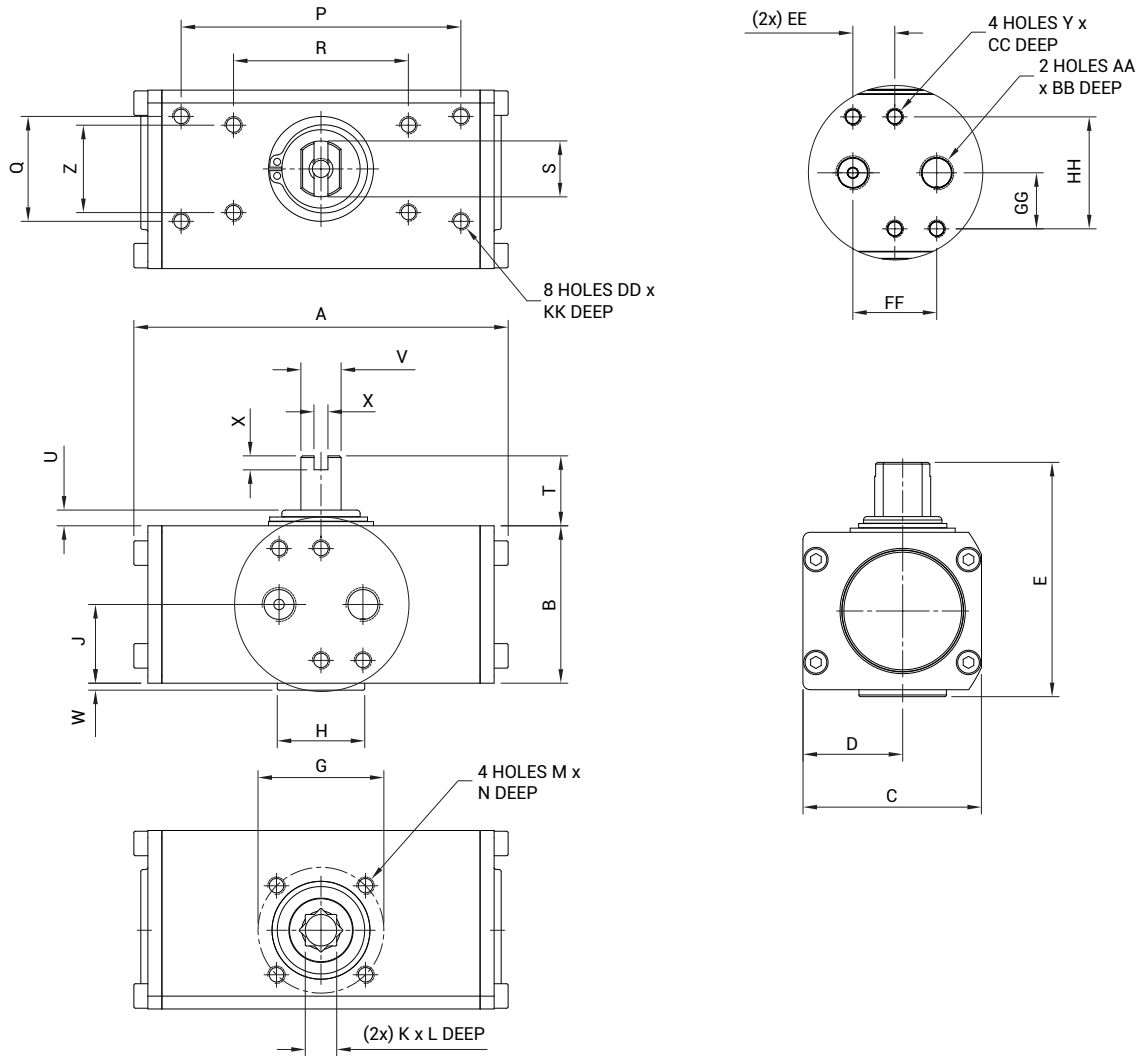

TRUTORQ PNEUMATIC ACTUATOR TYPE S, METRIC

Size 1

PA Ventil AB

GO WITH OUR FLOW

- Double acting (DA)

DIMENSIONS, METRIC (mm)

Actuator size	ISO	A	B	C	D	E	G	H	J	K	L	M	N	P	Q	R	ØS	T	U	V
TT 1	F03	113,0	45,0	51,0	28,5	67,0	36,0	25,0	22,5	9,0	11,0	M5	8,0	80,0	30,0	50,0	16,0	20,0	4,5	11,5

Actuator size	ISO	W	X	Y	Z	AA	BB	CC	DD	EE	FF	GG	HH	KK
TT 1	F03	2,0	4,0	M5	25,0	G1/8	7,0	8,0	M5	12,0	24,0	16,0	32,0	5,0

TORQUE

Actuator size	Air Supply	Torque	Weight
	Bar	Nm	kg
TT 1	6	8	0,6